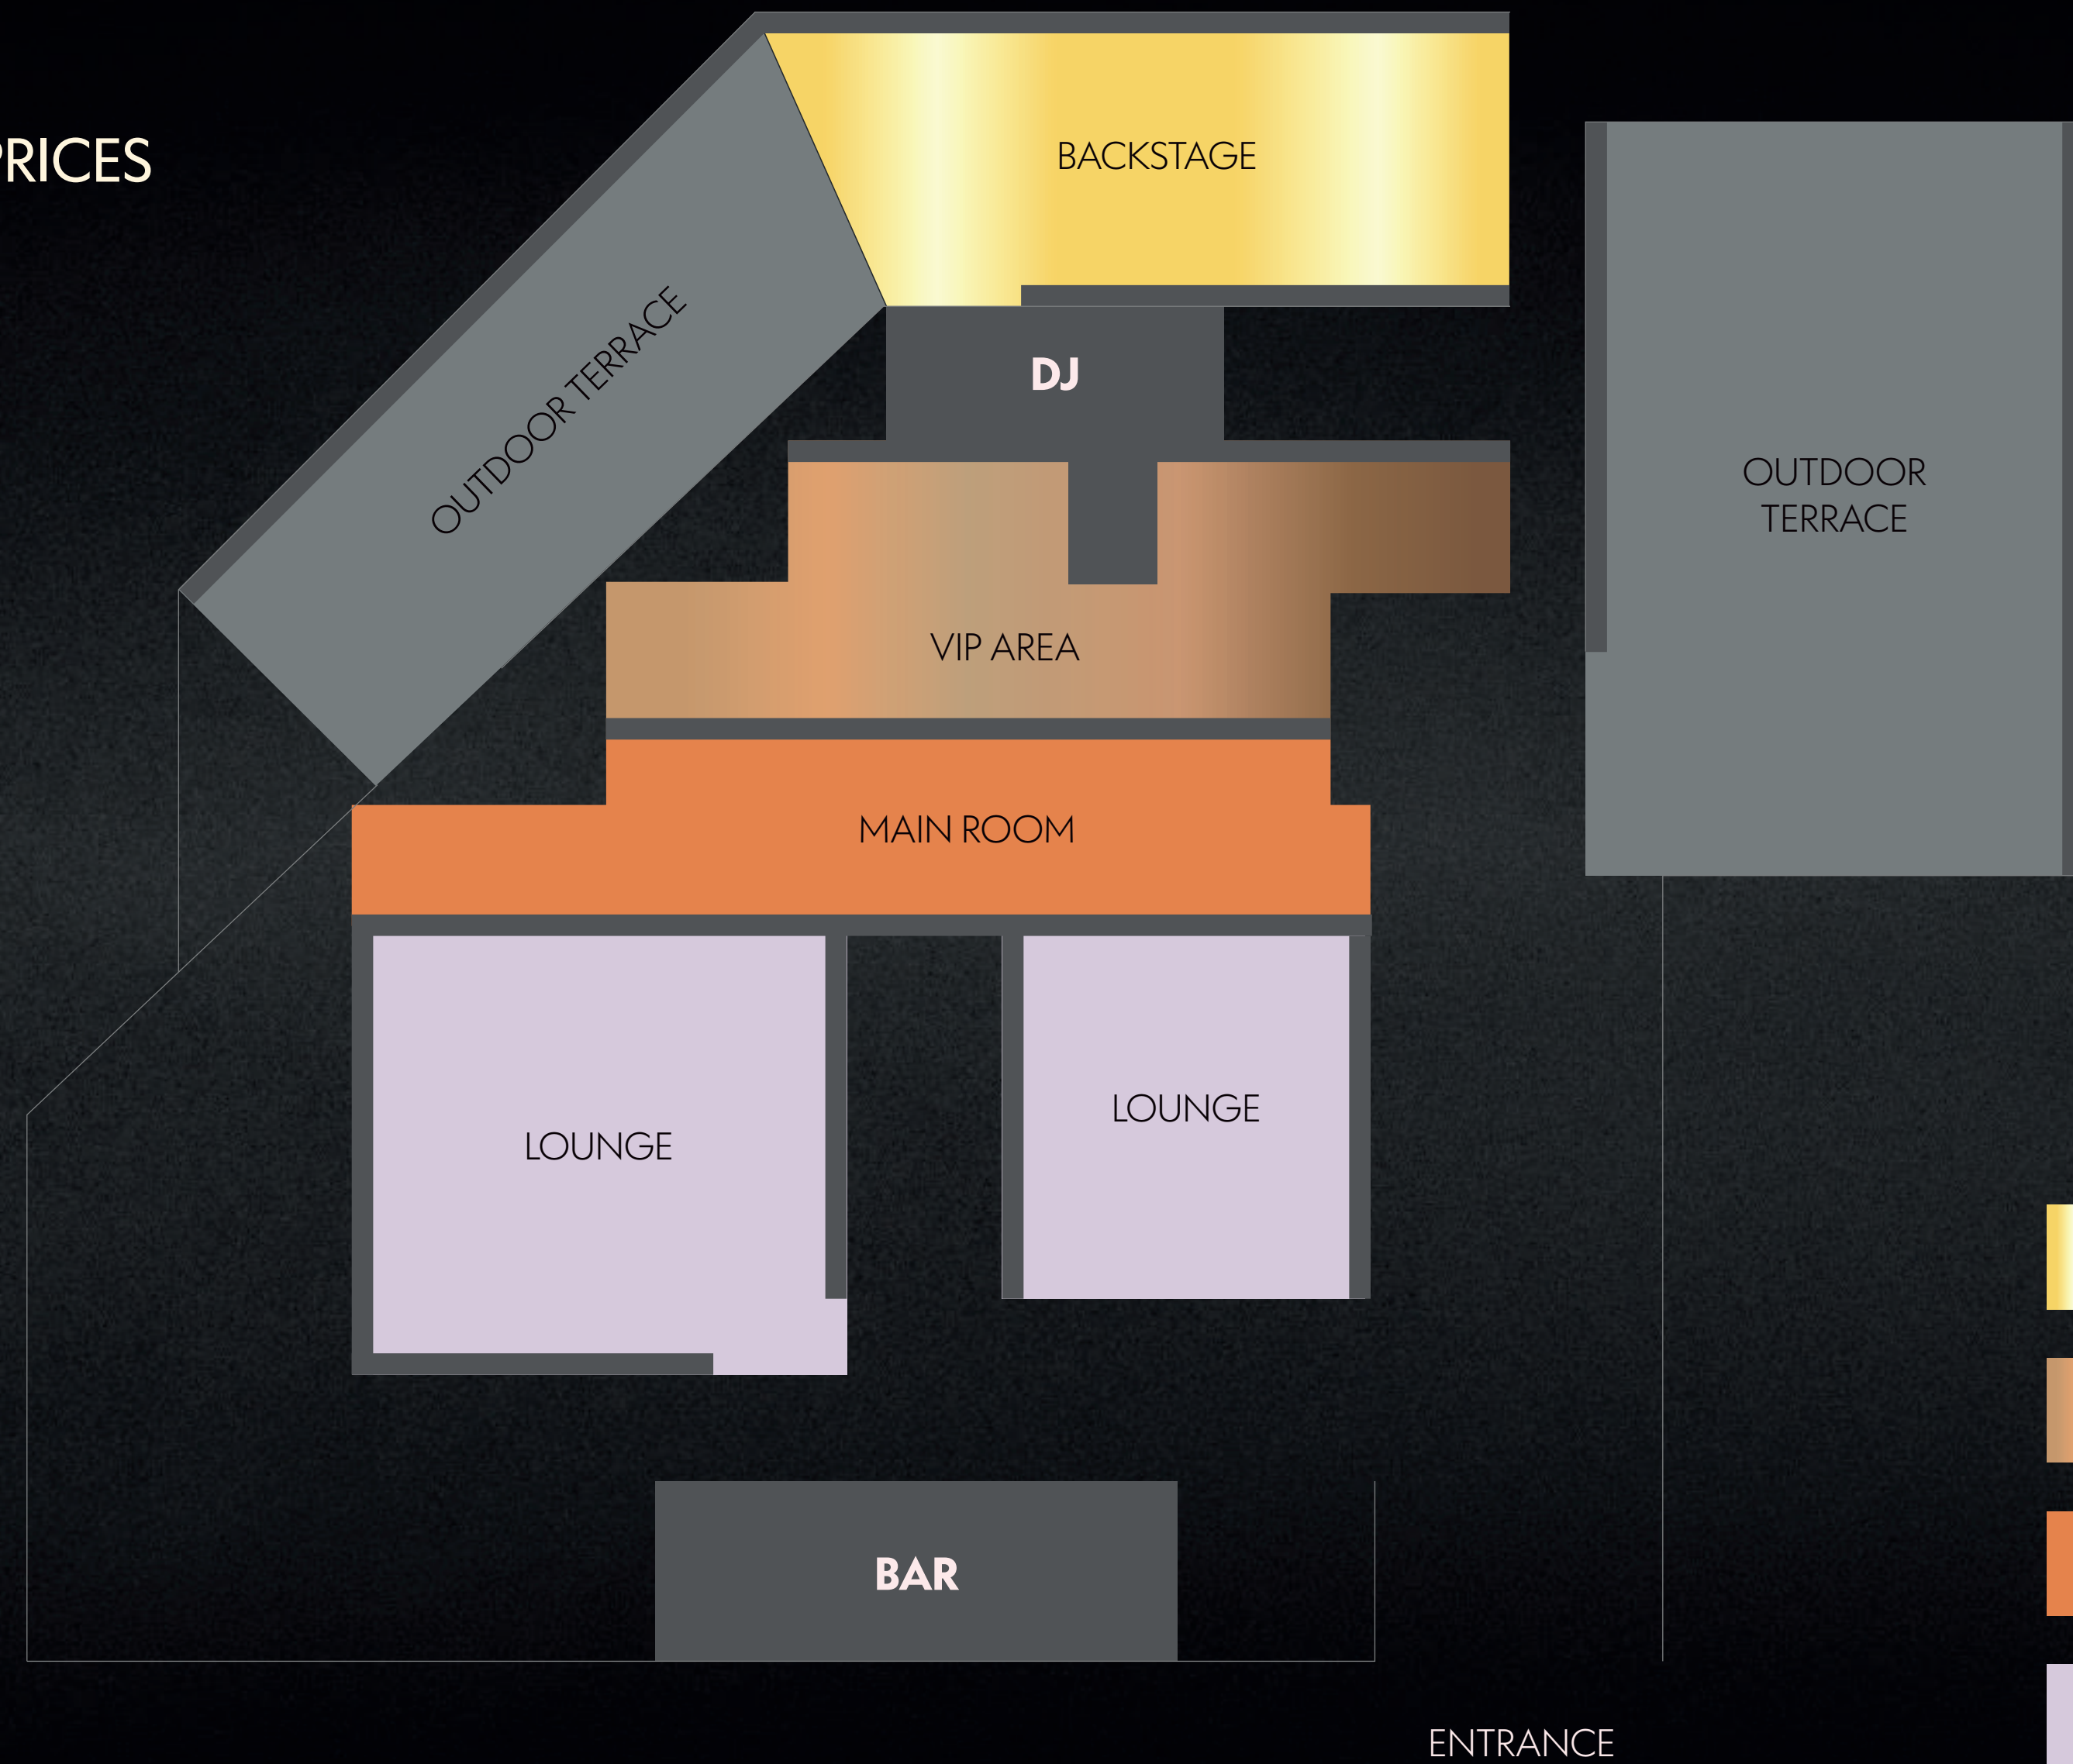

FLOOR PLAN AND PRICES

THU 04 JUN

50

MONACO GRAND PRIX
TWIGA AFTER PARTY

-  **BACK STAGE 20K / 8 PAX**
Extra person 2.5K
-  **VIP AREA ON REQUEST / 8 PAX**
-  **MAIN ROOM 10K / 8 PAX**
Extra person 1.2K
-  **LOUNGE 8K / 8 PAX**
Extra person 1K

SUN 07 JUN

FLOOR PLAN AND PRICES

FRI 05 JUN **ANYMA ARGY**

SAT 06 JUN **JAMIE JONES**

SUN 07 JUN **BOB SINCLAR**

MONACO GRAND PRIX
TWIGA AFTER PARTY

-  **BACK STAGE 20K / 8 PAX**
Extra person 2.5K
-  **VIP AREA ON REQUEST / 8 PAX**
-  **MAIN ROOM 10K / 8 PAX**
Extra person 1.2K
-  **LOUNGE 8K / 8 PAX**
Extra person 1K

VESTA

MONTE CARLO

THURSDAY 04 JUNE

Set Menu at 350€ per person,
beverage excluded

FROM 7 PM

Entertainment:
Diamond Dinner Show

STARTING AT 10:30 PM

VESTA

MONTE CARLO

FRIDAY 5 JUNE & SATURDAY 6 JUNE

Set Menu at 350€ per person,
beverage excluded

SEATING: 7:00/7:45 PM — TABLE UNTIL 9:00 PM

Set Menu at 650€ per person,
beverage excluded

FROM 9:00 PM

Entertainment:
Diamond Dinner Show