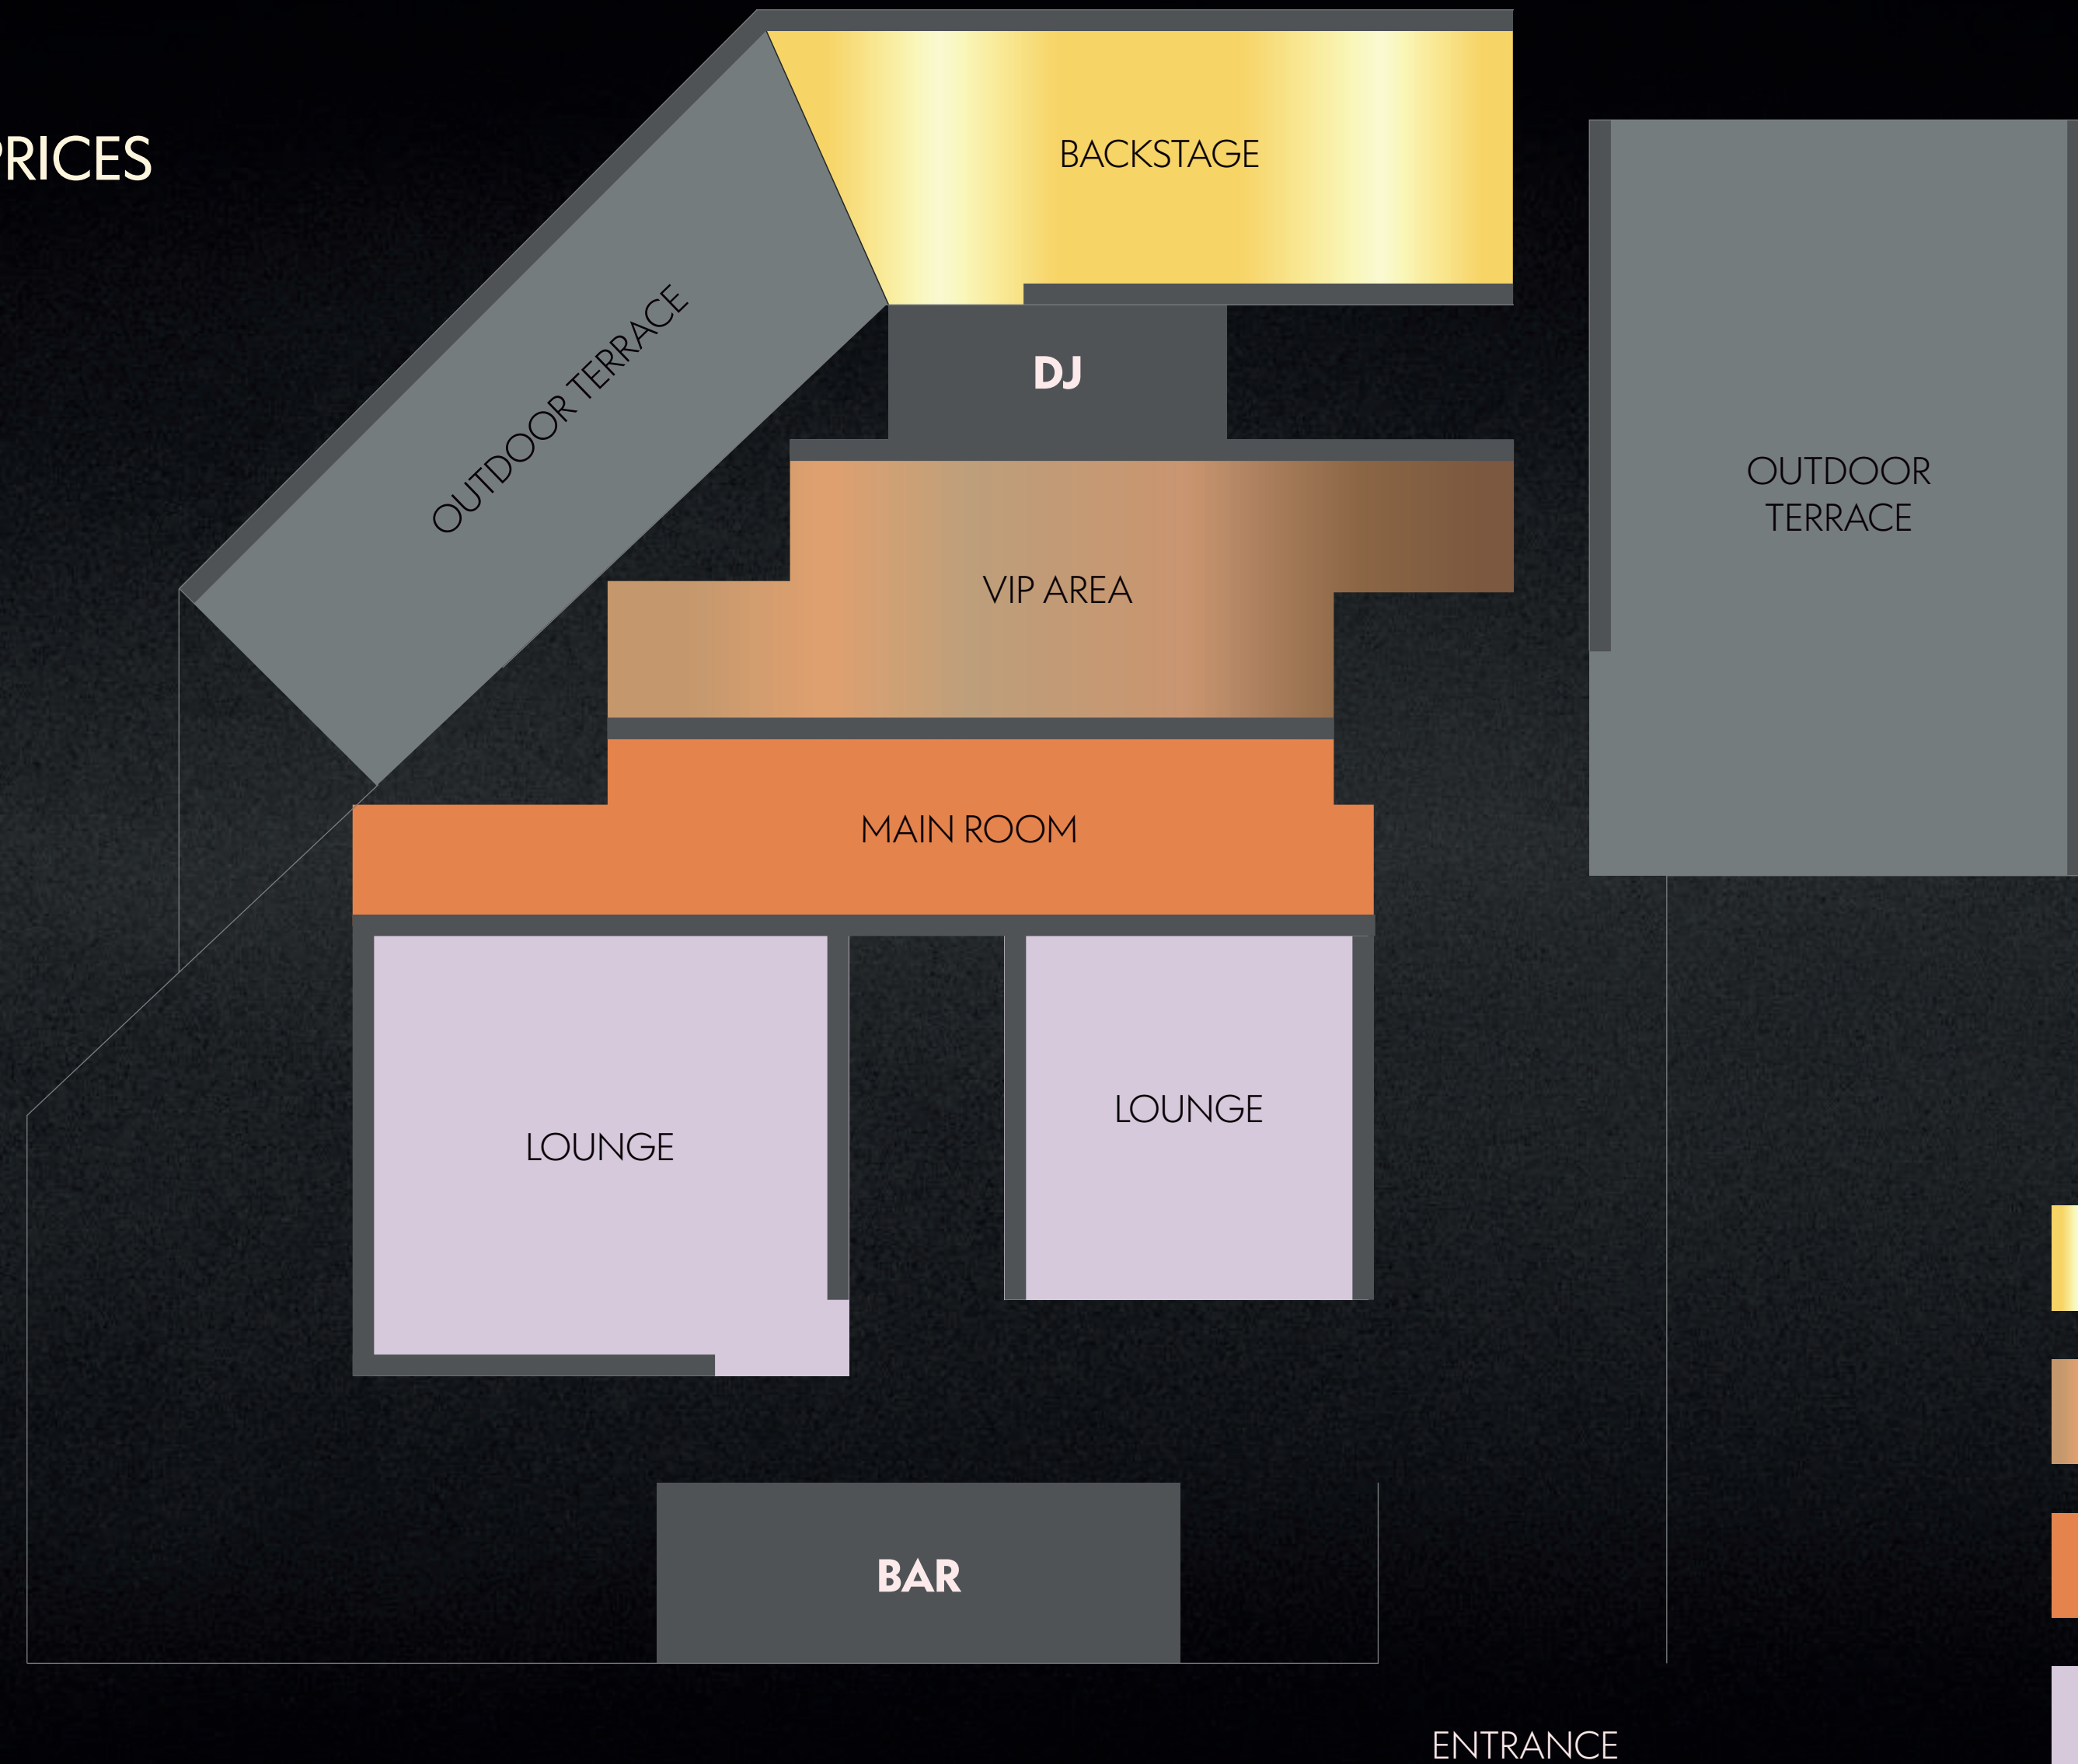

FLOOR PLAN AND PRICES

THU 04 JUN

50

MONACO GRAND PRIX
TWIGA AFTER PARTY

-  **BACK STAGE 20K / 8 PAX**
Extra person 2.5K
-  **VIP AREA ON REQUEST / 8 PAX**
-  **MAIN ROOM 10K / 8 PAX**
Extra person 1.2K
-  **LOUNGE 8K / 8 PAX**
Extra person 1K

SUN 07 JUN

FLOOR PLAN AND PRICES

FRI 05 JUN **ANYMA ARGY**

SAT 06 JUN **JAMIE JONES**

SUN 07 JUN **BOB SINCLAR**

MONACO GRAND PRIX
TWIGA AFTER PARTY

-  **BACK STAGE 20K / 8 PAX**
Extra person 2.5K
-  **VIP AREA ON REQUEST / 8 PAX**
-  **MAIN ROOM 10K / 8 PAX**
Extra person 1.2K
-  **LOUNGE 8K / 8 PAX**
Extra person 1K

VESTA

MONTE CARLO

THURSDAY 04 JUNE

Set Menu at 350€ per person,
beverage excluded

FROM 7 PM

Entertainment:
Diamond Dinner Show

STARTING AT 10:30 PM

VESTA

MONTE CARLO

FRIDAY 5 JUNE & SATURDAY 6 JUNE

Set Menu at 350€ per person,
beverage excluded

SEATING: 7:00/7:45 PM — TABLE UNTIL 9:00 PM

Set Menu at 650€ per person,
beverage excluded

FROM 9:00 PM

Entertainment:
Diamond Dinner Show