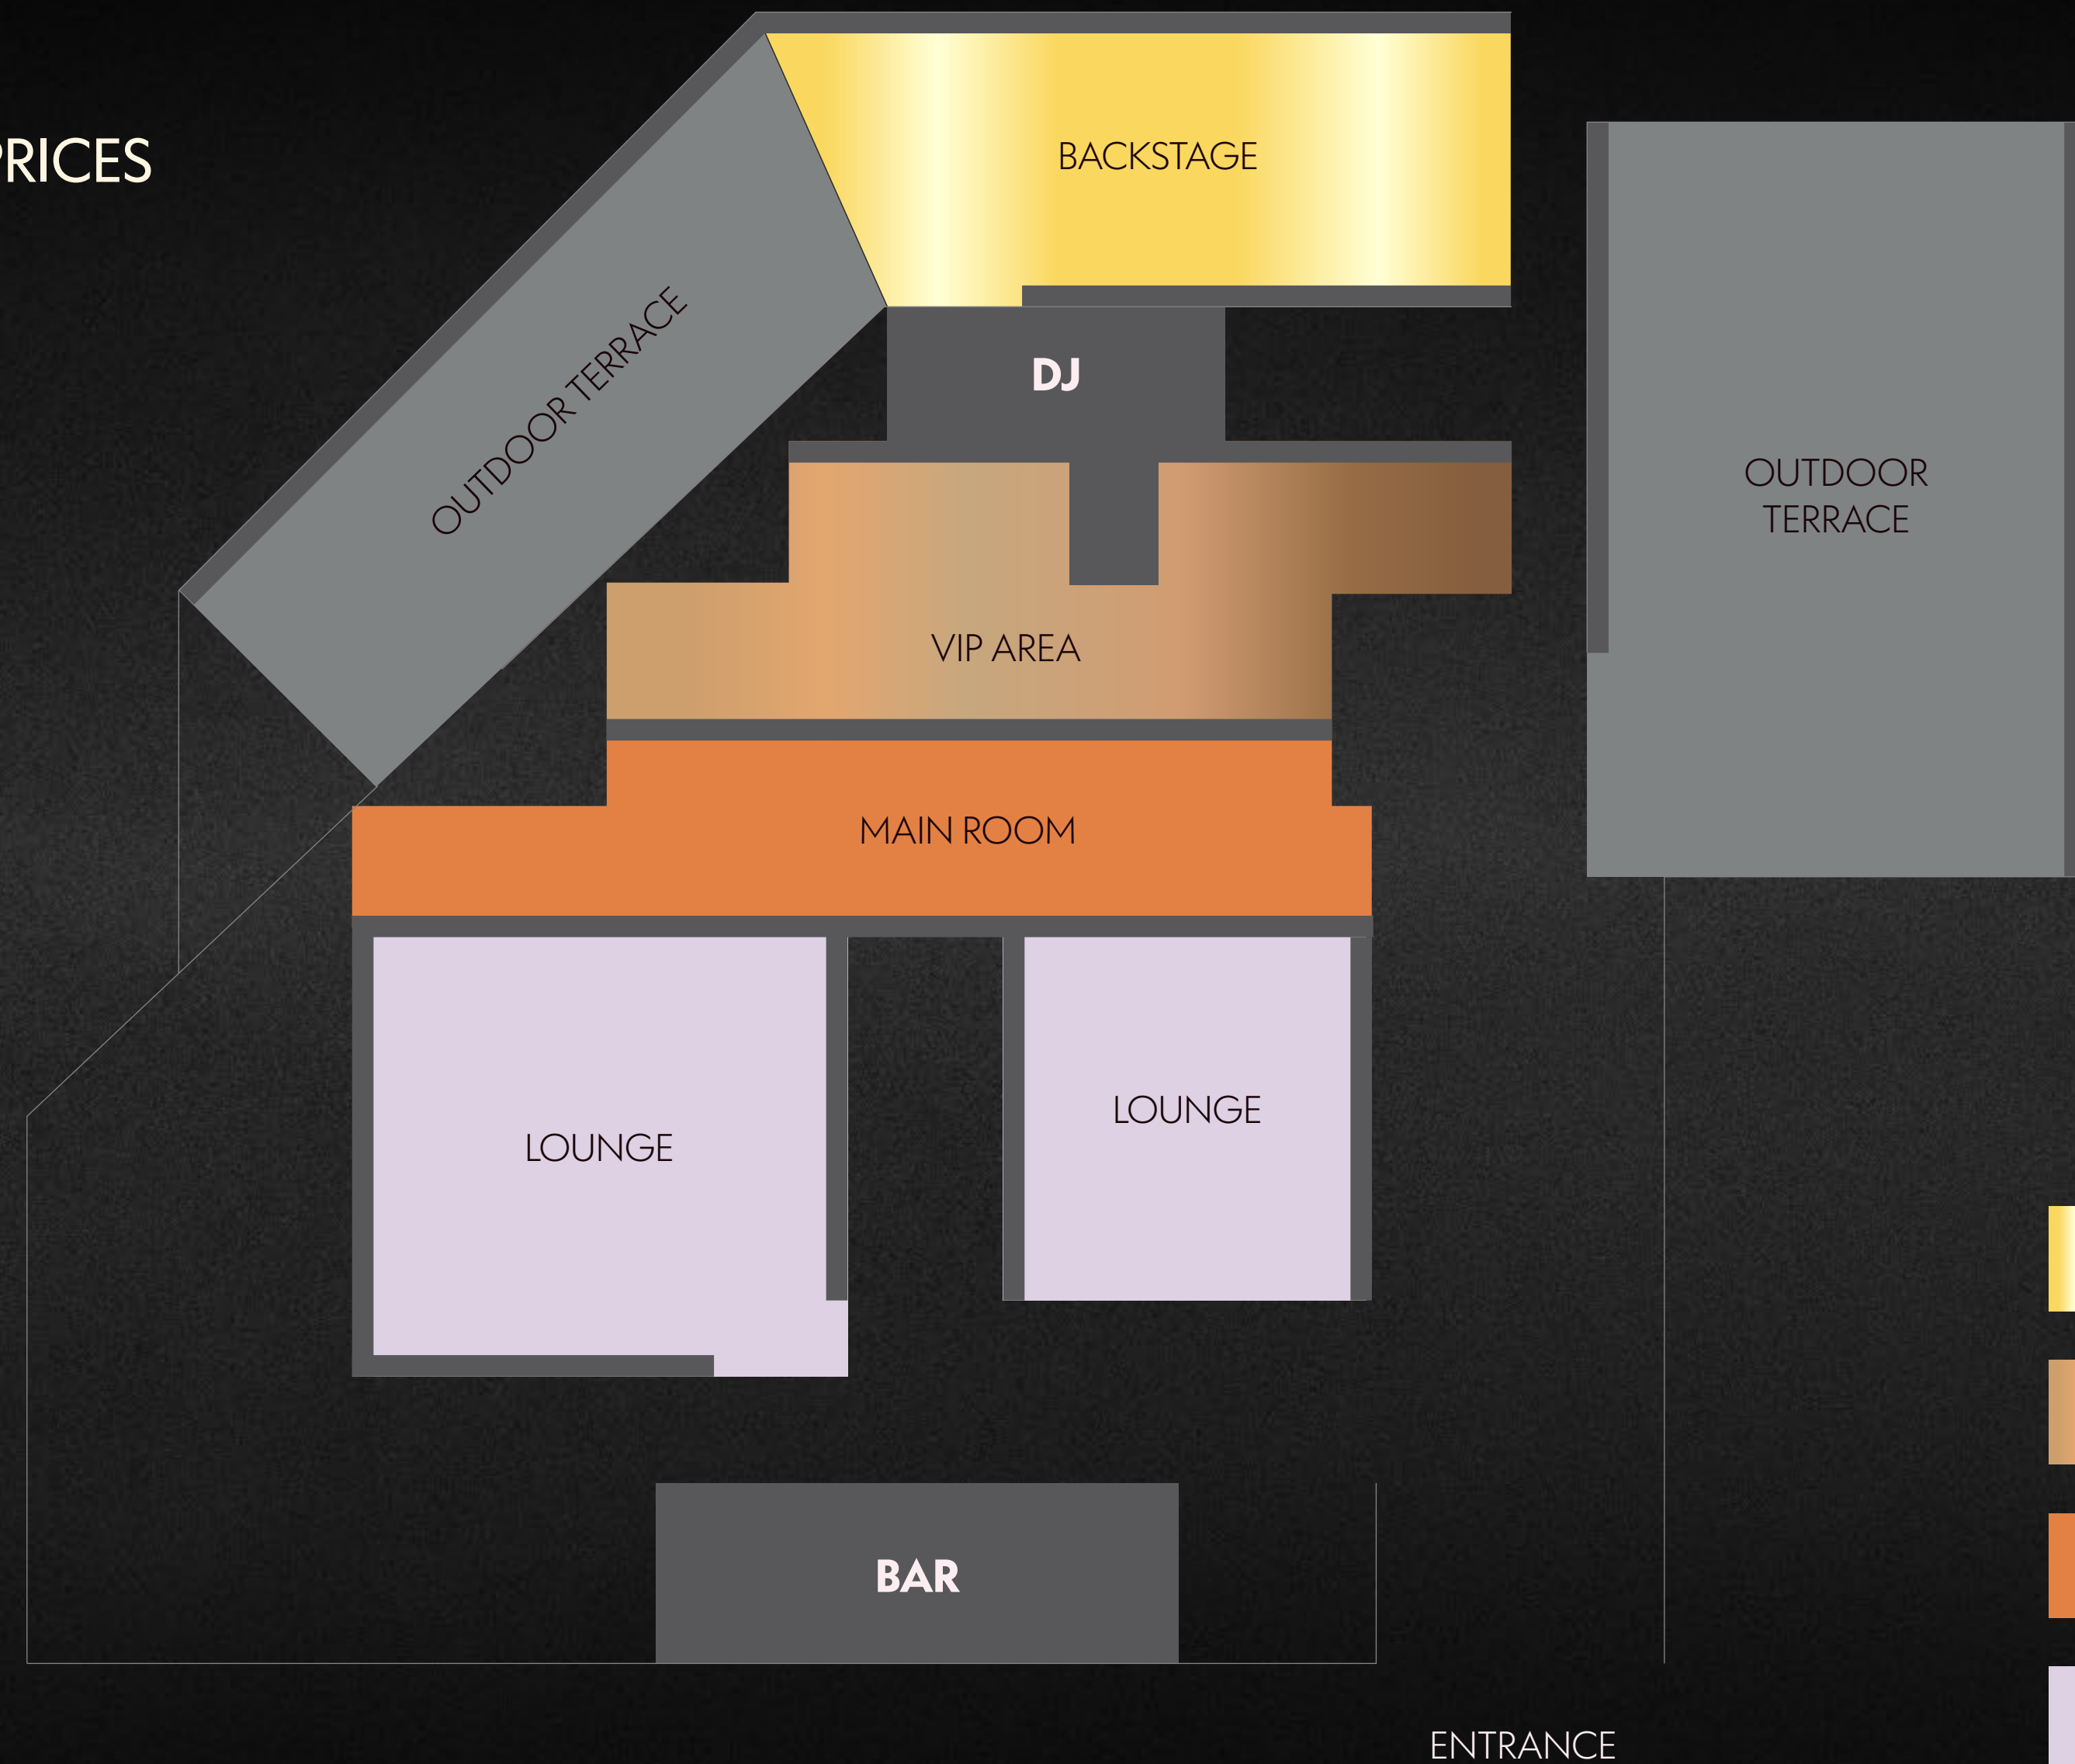

-  **BACK STAGE 20K / 8 PAX**
Extra person 2.5K
-  **VIP AREA ON REQUEST / 8 PAX**
-  **MAIN ROOM 10K / 8 PAX**
Extra person 1.2K
-  **LOUNGE 8K / 8 PAX**
Extra person 1K

TWIGA MONTE CARLO *MONACO GP*

**ANYMA
ARGY**

-  **BACK STAGE 20K / 8 PAX**
Extra person 2.5K
-  **VIP AREA ON REQUEST / 8 PAX**
-  **MAIN ROOM 10K / 8 PAX**
Extra person 1.2K
-  **LOUNGE 8K / 8 PAX**
Extra person 1K

VESTA

MONTE CARLO

THURSDAY 04 JUNE

SEATING: 7:00/7:45 PM — TABLE UNTIL 9:00 PM

Set Menu at 650€ per person,
beverage excluded

FROM 9:00 PM

Entertainment:
Diamond Dinner Show

STARTING AT 10:30 PM

VESTA

MONTE CARLO

SUNDAY 7 JUNE