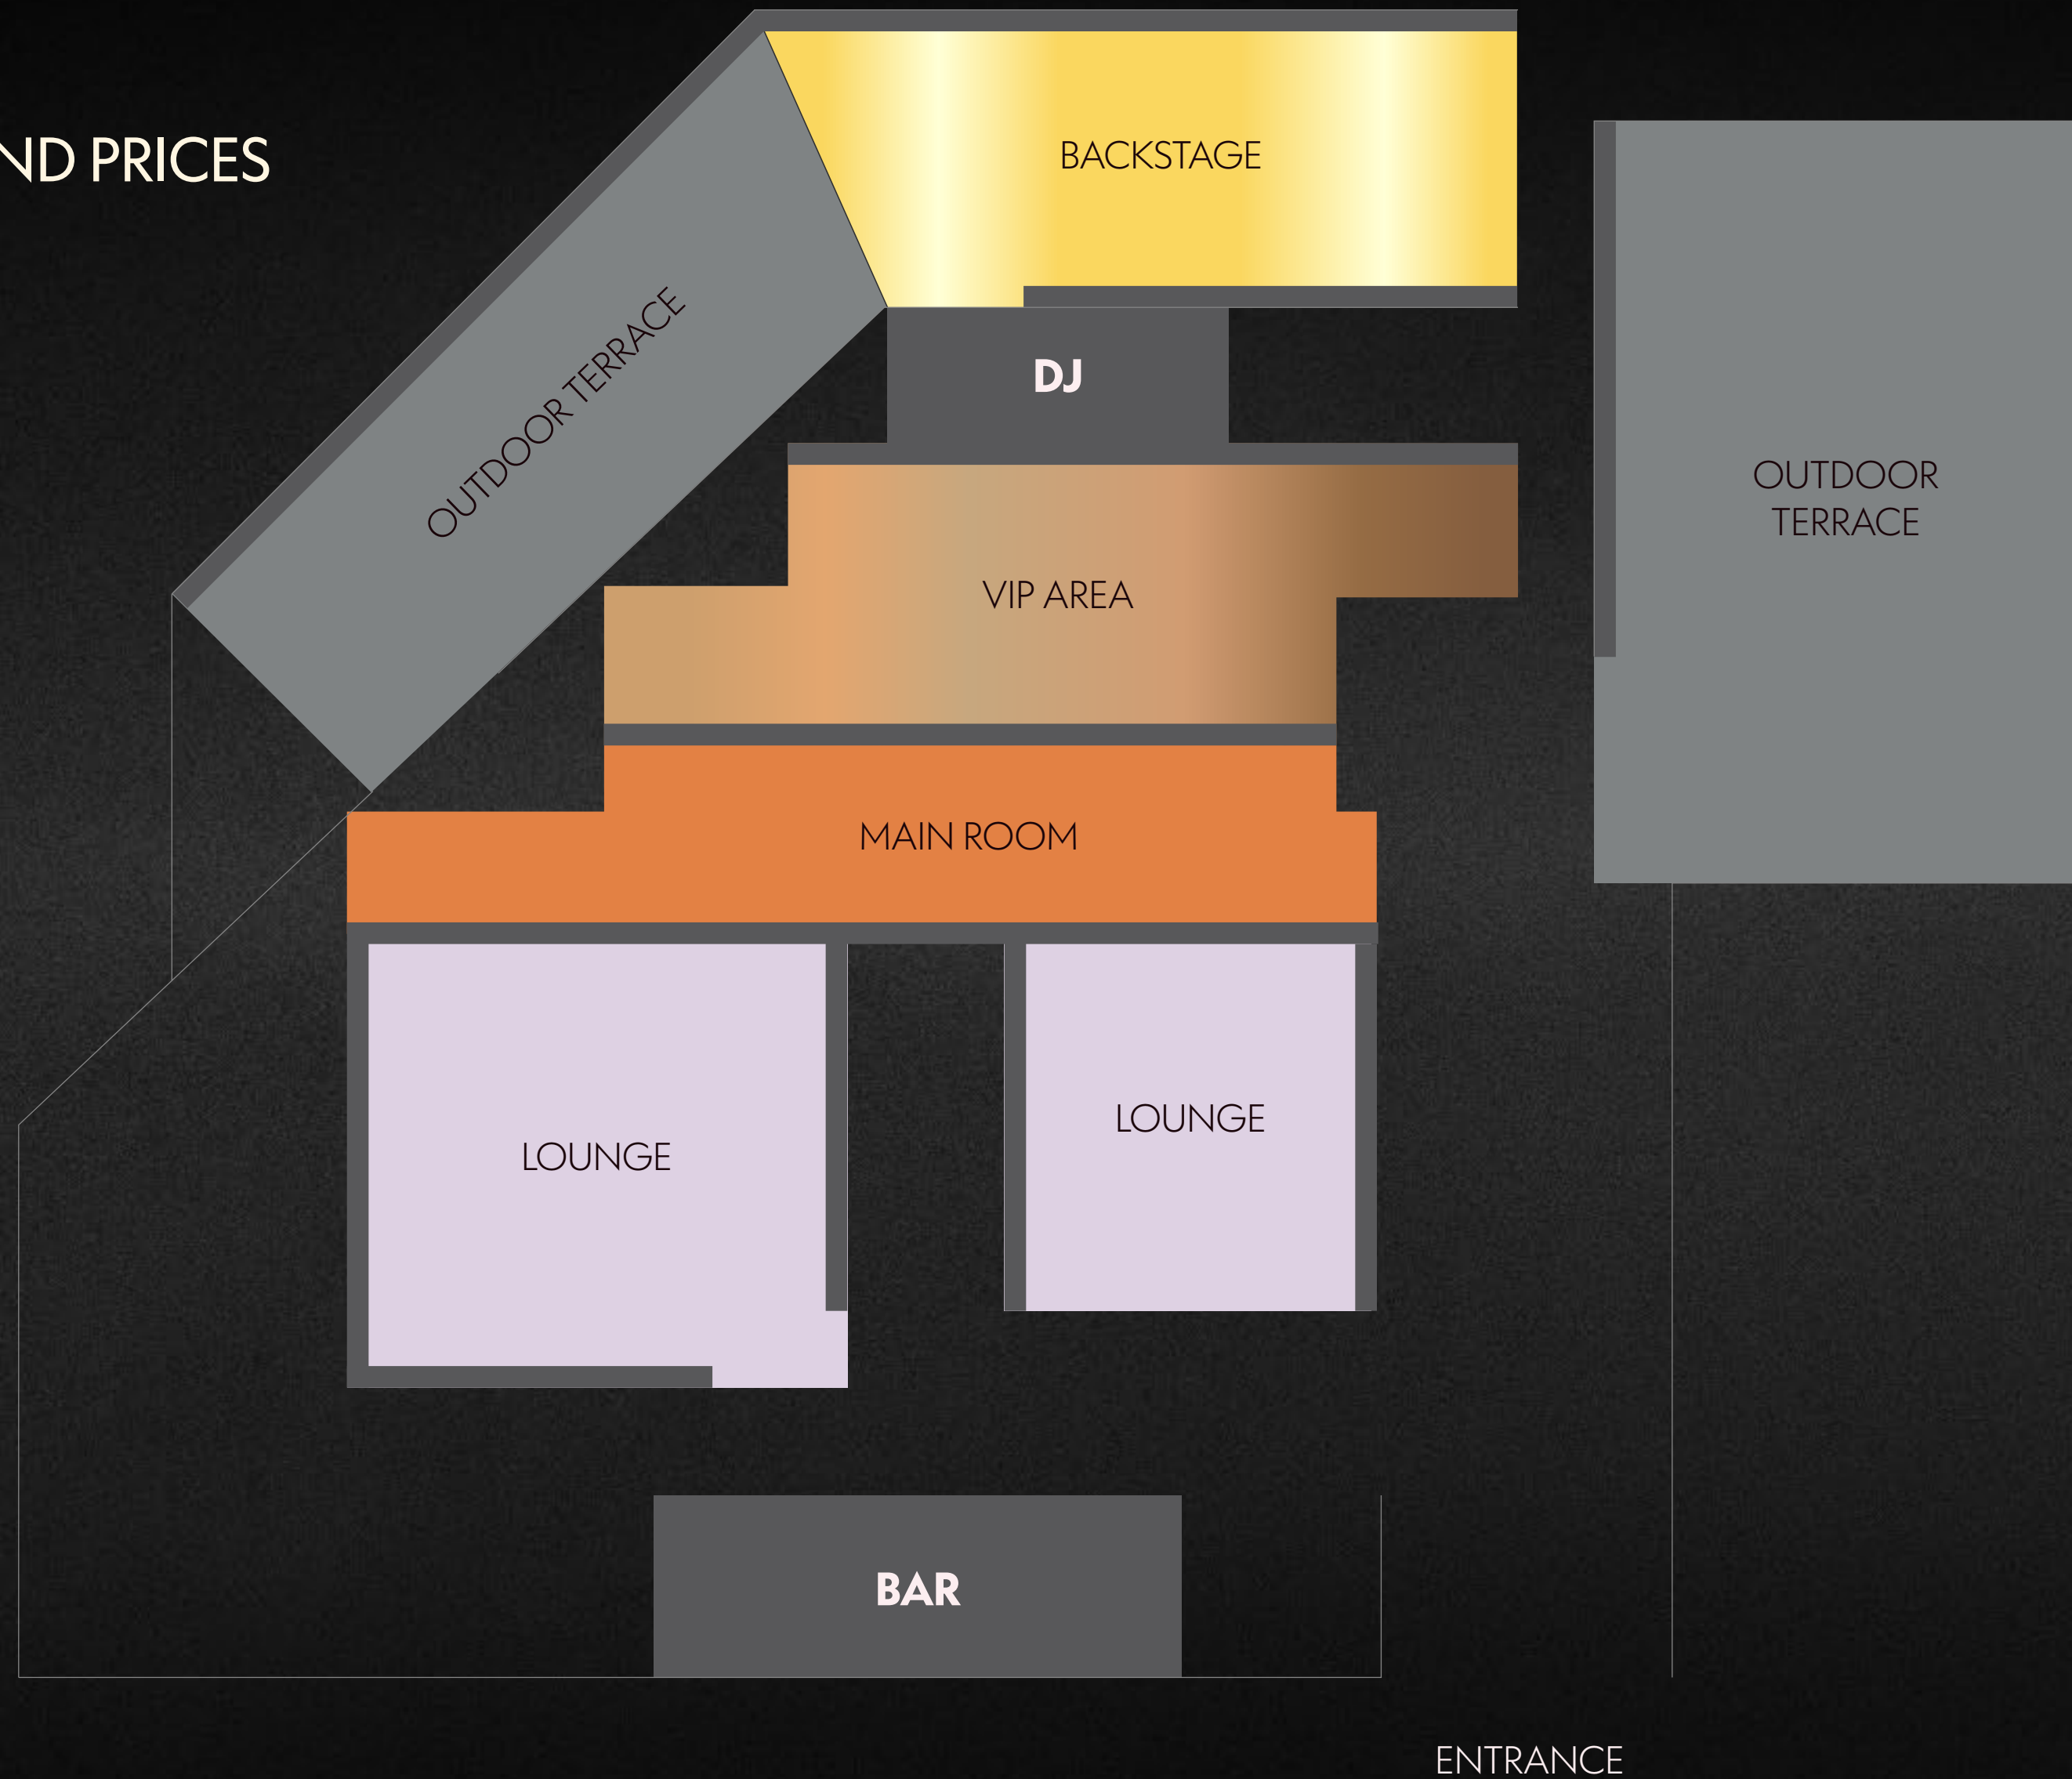

FLOOR PLAN AND PRICES

FRI 05 JUN **ANYMA ARGY**

SAT 06 JUN **JAMIE JONES**

SUN 07 JUN **BOB SINCLAR**

MONACO GRAND PRIX
TWIGA AFTER PARTY

- **BACK STAGE 20K / 8 PAX**
  Extra person 2.5K
- **VIP AREA ON REQUEST / 8 PAX**
- **MAIN ROOM 10K / 8 PAX**
  Extra person 1.2K
- **LOUNGE 8K / 8 PAX**
  Extra person 1K